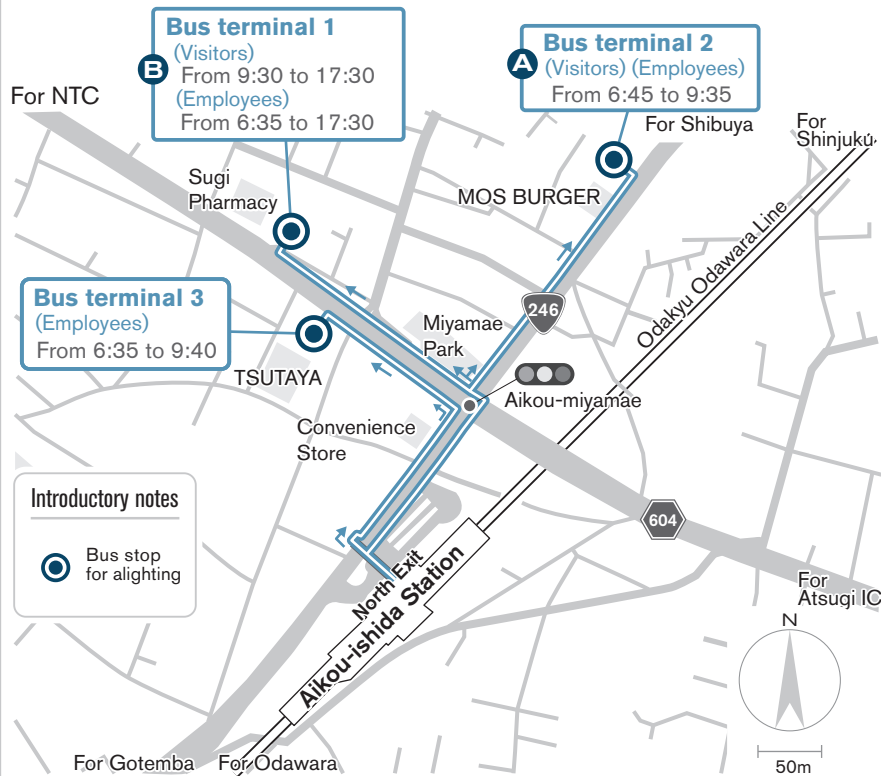

[NTC] 560-2, Okatsukoku, Atsugi-shi, Kanagawa 243-0192

Phone 046-270-1220 (Main number)

Map location of Aikou-ishida Station bus stop: Shuttle bus to NTC

Bus stops at the NTC (Nissan Technical Center)

*Those arriving by bus can go through the entry procedures at each reception desk.

© 2021 NISSAN MOTOR CO.,LTD. All Rights Reserved

[Visitors arriving by 9:30AM]

Get on at the "Nissan Technical Center" of Route 15 from the First Commuting Bus Terminal.
A Alight at the "Akasaka Reception" or "Entrance".
 (Takes 20 minutes)

[Visitors and business travelers from other areas after 9:30AM]

Get on at the "Nissan Technical Center" of Route 4.
B After 10:00, Get on at the "Senshin Gijutsu Kaihatsu Center" (via the Technical Center) of Route 1 from the Nissan Bus Terminal.
 (Takes 15 minutes)