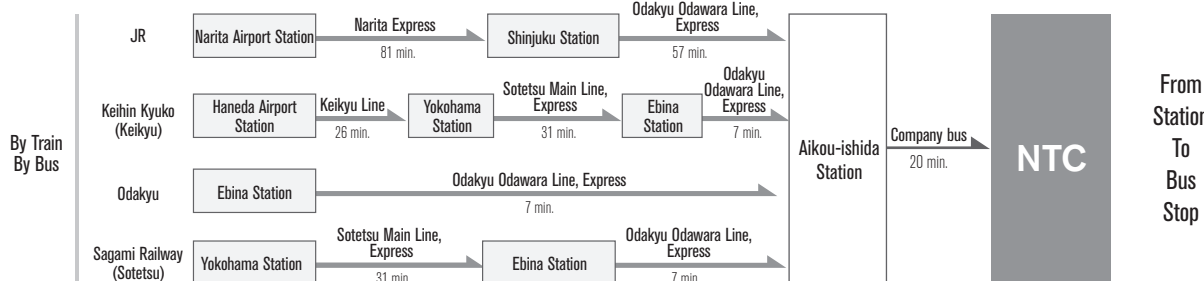

[NTC] 560-2, Okatsukoku, Atsugi-shi, Kanagawa 243-0192

Phone 046-270-1220 (Main number)

Map location of Aikou-ishida Station bus stop: Shuttle bus to NTC

Bus stops at the NTC (Nissan Technical Center)

*Those arriving by bus can go through the entry procedures at each reception desk.

© 2021 NISSAN MOTOR CO.,LTD. All Rights Reserved

[Visitors arriving by 9:30AM]

Get on at the "Nissan Technical Center" of Route 15 from the First Commuting Bus Terminal.
A Alight at the "Akasaka Reception" or "Entrance".
 (Takes 20 minutes)

[Visitors and business travelers from other areas after 9:30AM]

Get on at the "Nissan Technical Center" of Route 4.
B After 10:00, Get on at the "Senshin Gijutsu Kaihatsu Center" (via the Technical Center) of Route 1 from the Nissan Bus Terminal.
 (Takes 15 minutes)