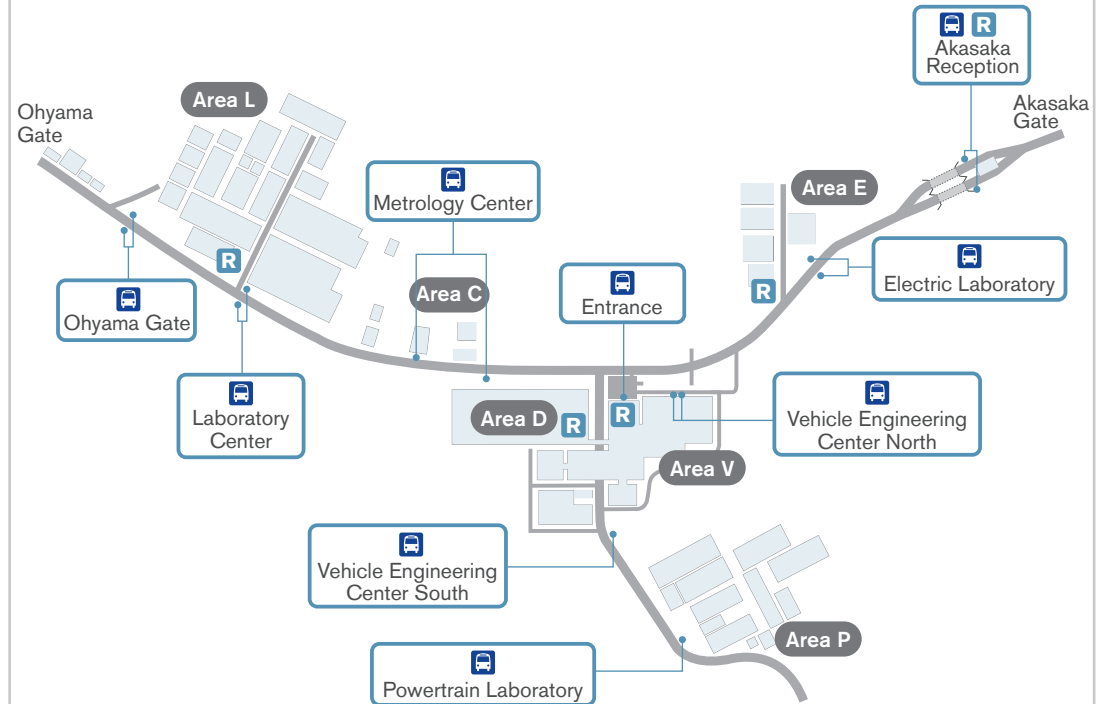

[NTC] 560-2, Okatsukoku, Atsugi-shi, Kanagawa 243-0192

Phone 046-270-1220 (Main number)

Map location of Aikou-ishida Station bus stop: Shuttle bus to NTC

Bus stops at the NTC (Nissan Technical Center)

*Those arriving by bus can go through the entry procedures at each reception desk.

© 2021 NISSAN MOTOR CO.,LTD. All Rights Reserved

[Visitors arriving by 9:30AM]

Get on at the "Nissan Technical Center" of Route 15 from the First Commuting Bus Terminal.
A Alight at the "Akasaka Reception" or "Entrance".
 (Takes 20 minutes)

[Visitors and business travelers from other areas after 9:30AM]

Get on at the "Nissan Technical Center" of Route 4.
B After 10:00, Get on at the "Senshin Gijutsu Kaihatsu Center" (via the Technical Center) of Route 1 from the Nissan Bus Terminal.
 (Takes 15 minutes)