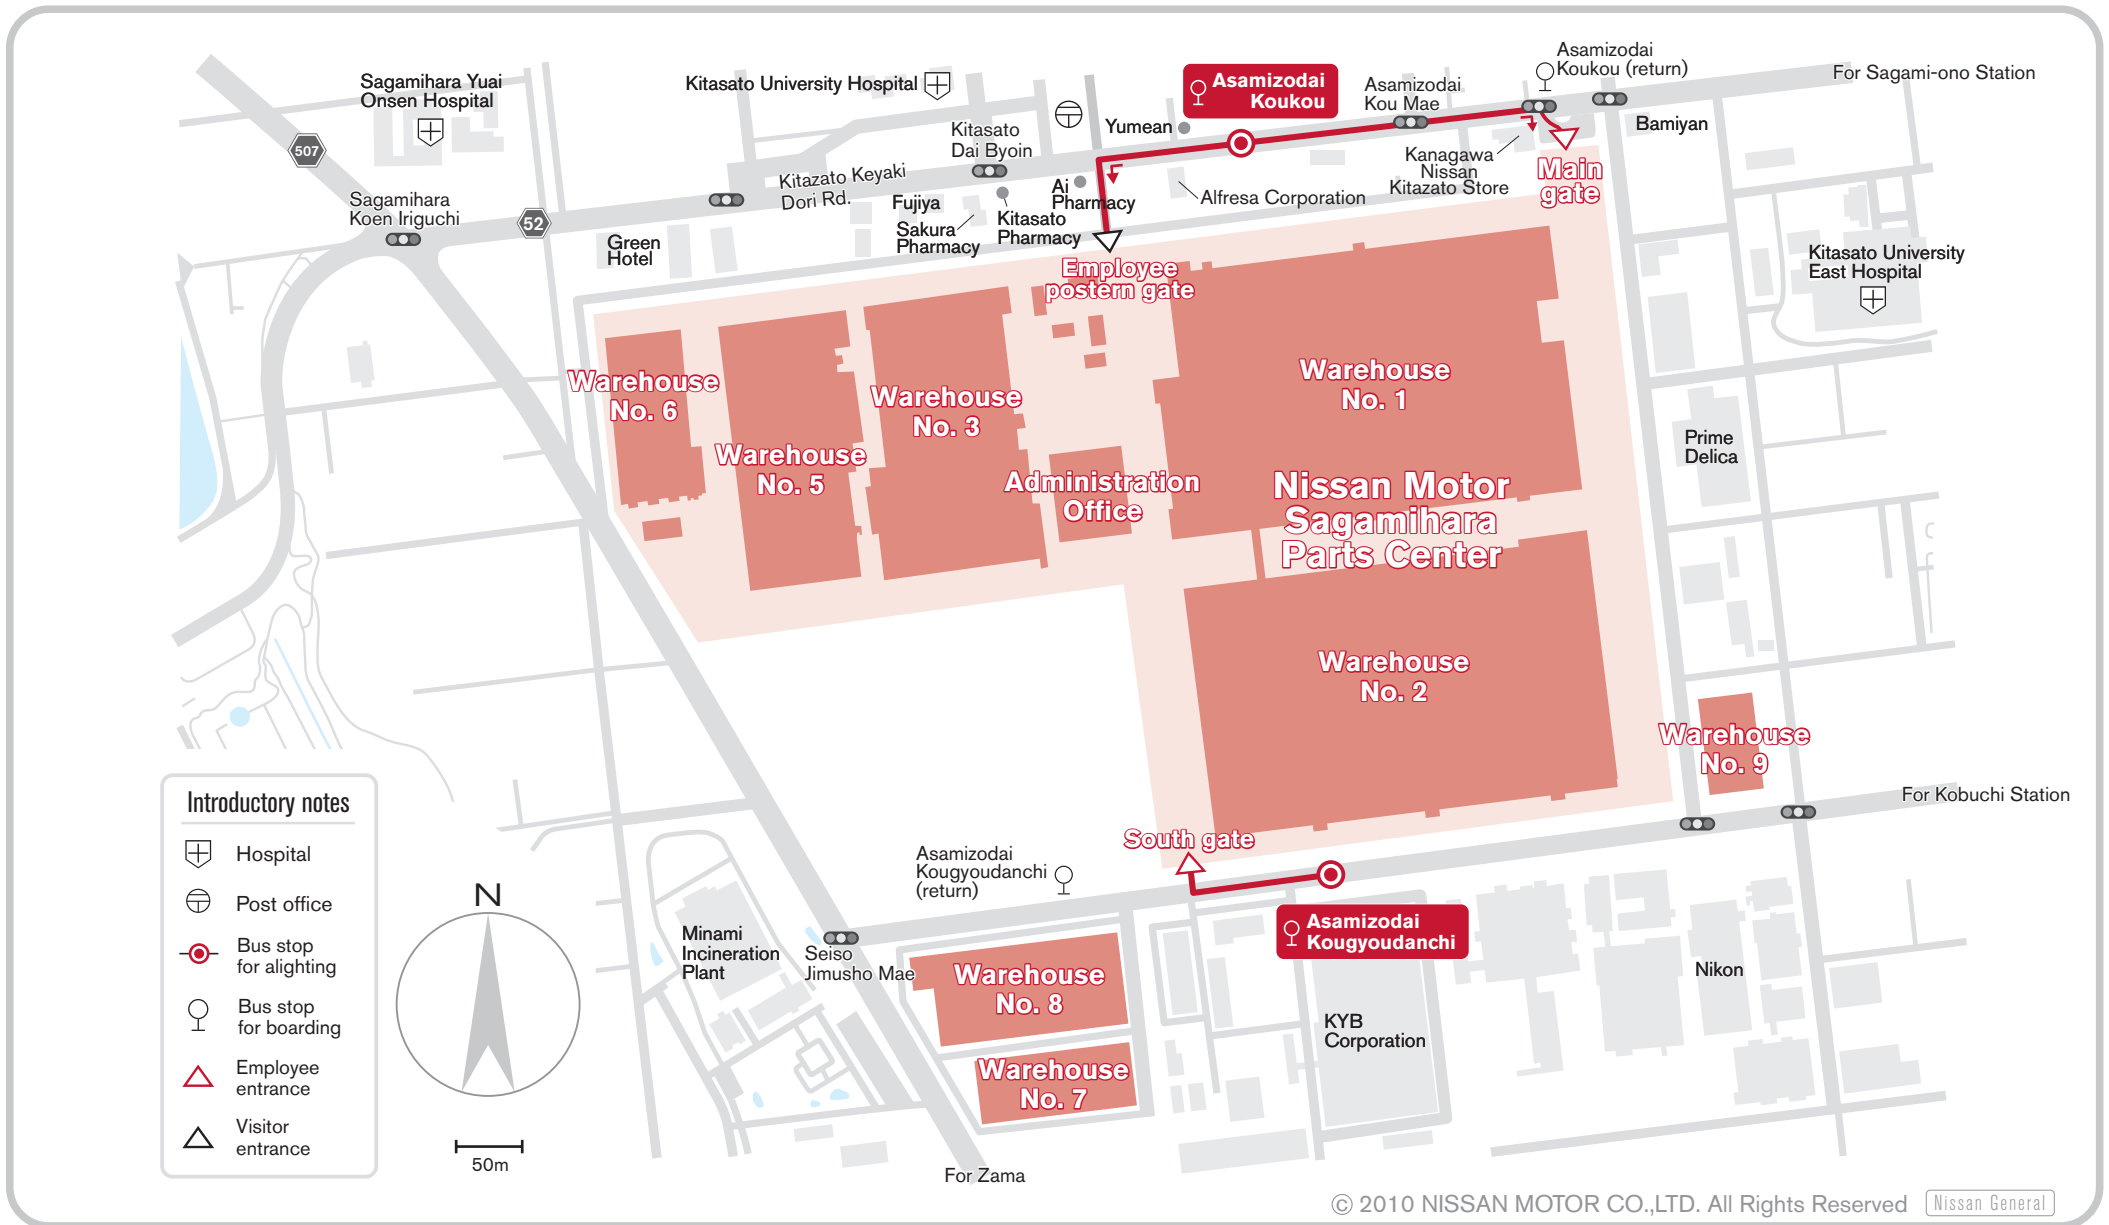

1-4-1, Asamizodai, Minami-ku, Sagamihara-shi, Kanagawa 252-0393

Phone 042-745-5523

© 2010 NISSAN MOTOR CO.,LTD. All Rights Reserved Nissan General

Access By Train By Bus

Odakyu	Shinjuku Station	Odakyu Odawara Line 40 min. by Express	Sagami-ono Station North Exit bus terminal No. 1	Kanagawa Chuo-kotsu Bus Dai 53 for "Kitazato Daigaku keiyu Sagamihara Eki Minamiguchi" or Saga 25/ Dai 25/ Dai 68 for "Kitazato Daigaku Byoin"	Asamizodai Koukou	On foot 3 min.	Main gate or postern gate
	JR	Yokohama Station	Yokohama Line 40 min.	Kobuchi Station	Kanagawa Chuo-kotsu Bus Ko 04 or Ko 05 for "Joshi Bijyutsu Daigaku"	Asamizodai Kougyoudanchi	

A map for access by car is available separately.